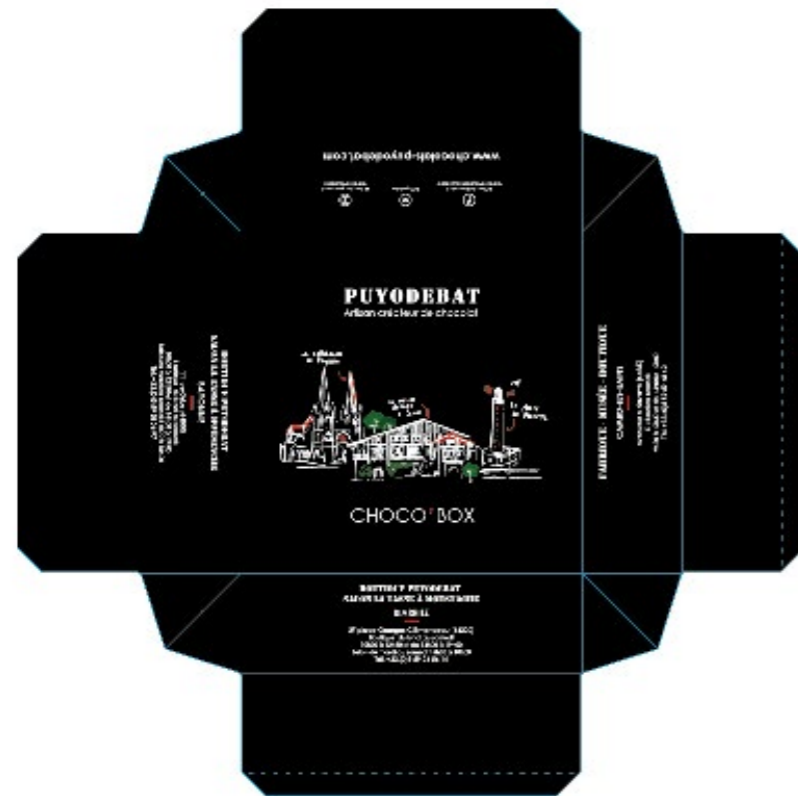

PRINT

ILLUSTRATION

PROJECT

Box

TOOLS

Oil - Tint & Illustrator

CLIENT

Chocolaterie PUYODEBAT - Cambo

PUYODEBAT

Artisan créateur de chocolat

LE PAYS BASQUE EN CHOCOLATS

| CAMBO BAYONNE BIARRITZ |